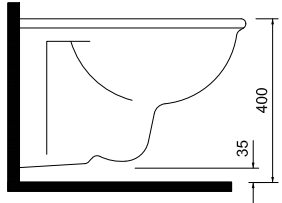

*The best for gentle hygiene
and a fresh feeling.*

TEMTASI
SL320